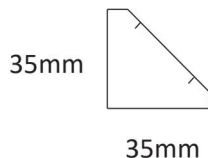

Image
coming

Distribution:	Direct	IP Rated:	IP68 available upon Request
Diffusers:	Clear, Opal	Controls:	Non-Dim Fixed Output DALI 1-10v Press Mech Dimming Bluetooth Wireless Occupancy / Daylight Sensors
Corners:	Custom "L"		
Mounting:	Wall		
Colours:	Natural Silver Anodised Powder Coat Colours at Client Match		
Lengths:	6m Maximum Single Length Joiners to Extend over 5m with no Light Leak		